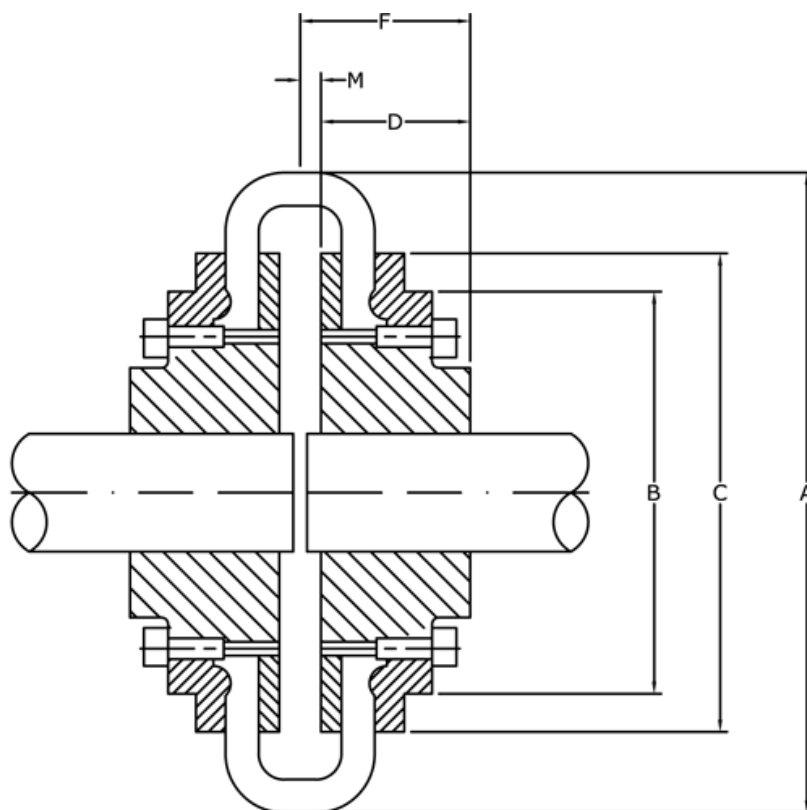

Article number: 3305180B

Description: Flange pilot bore for tire coupling size 180  
predrilled

## Measures

A	= 470
B	= 205
C	= 396
D	= 114.0
F	= 137.0
M	= 23.0
Max. bore mm	= 150
Pre-drilled	= 75

Weight (kg) = 51.6